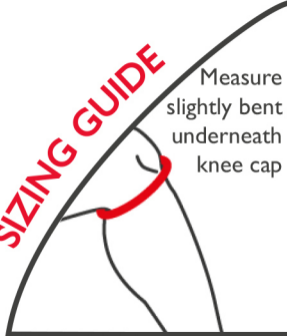

SIZING GUIDE

Measure
slightly bent
underneath
knee cap

	SIZE	INCHES	CM
—	S	12-13½"	30-34
—	M	13½-15"	34-38
—	L	15-16½"	38-42
—	XL	16½-18"	42-46