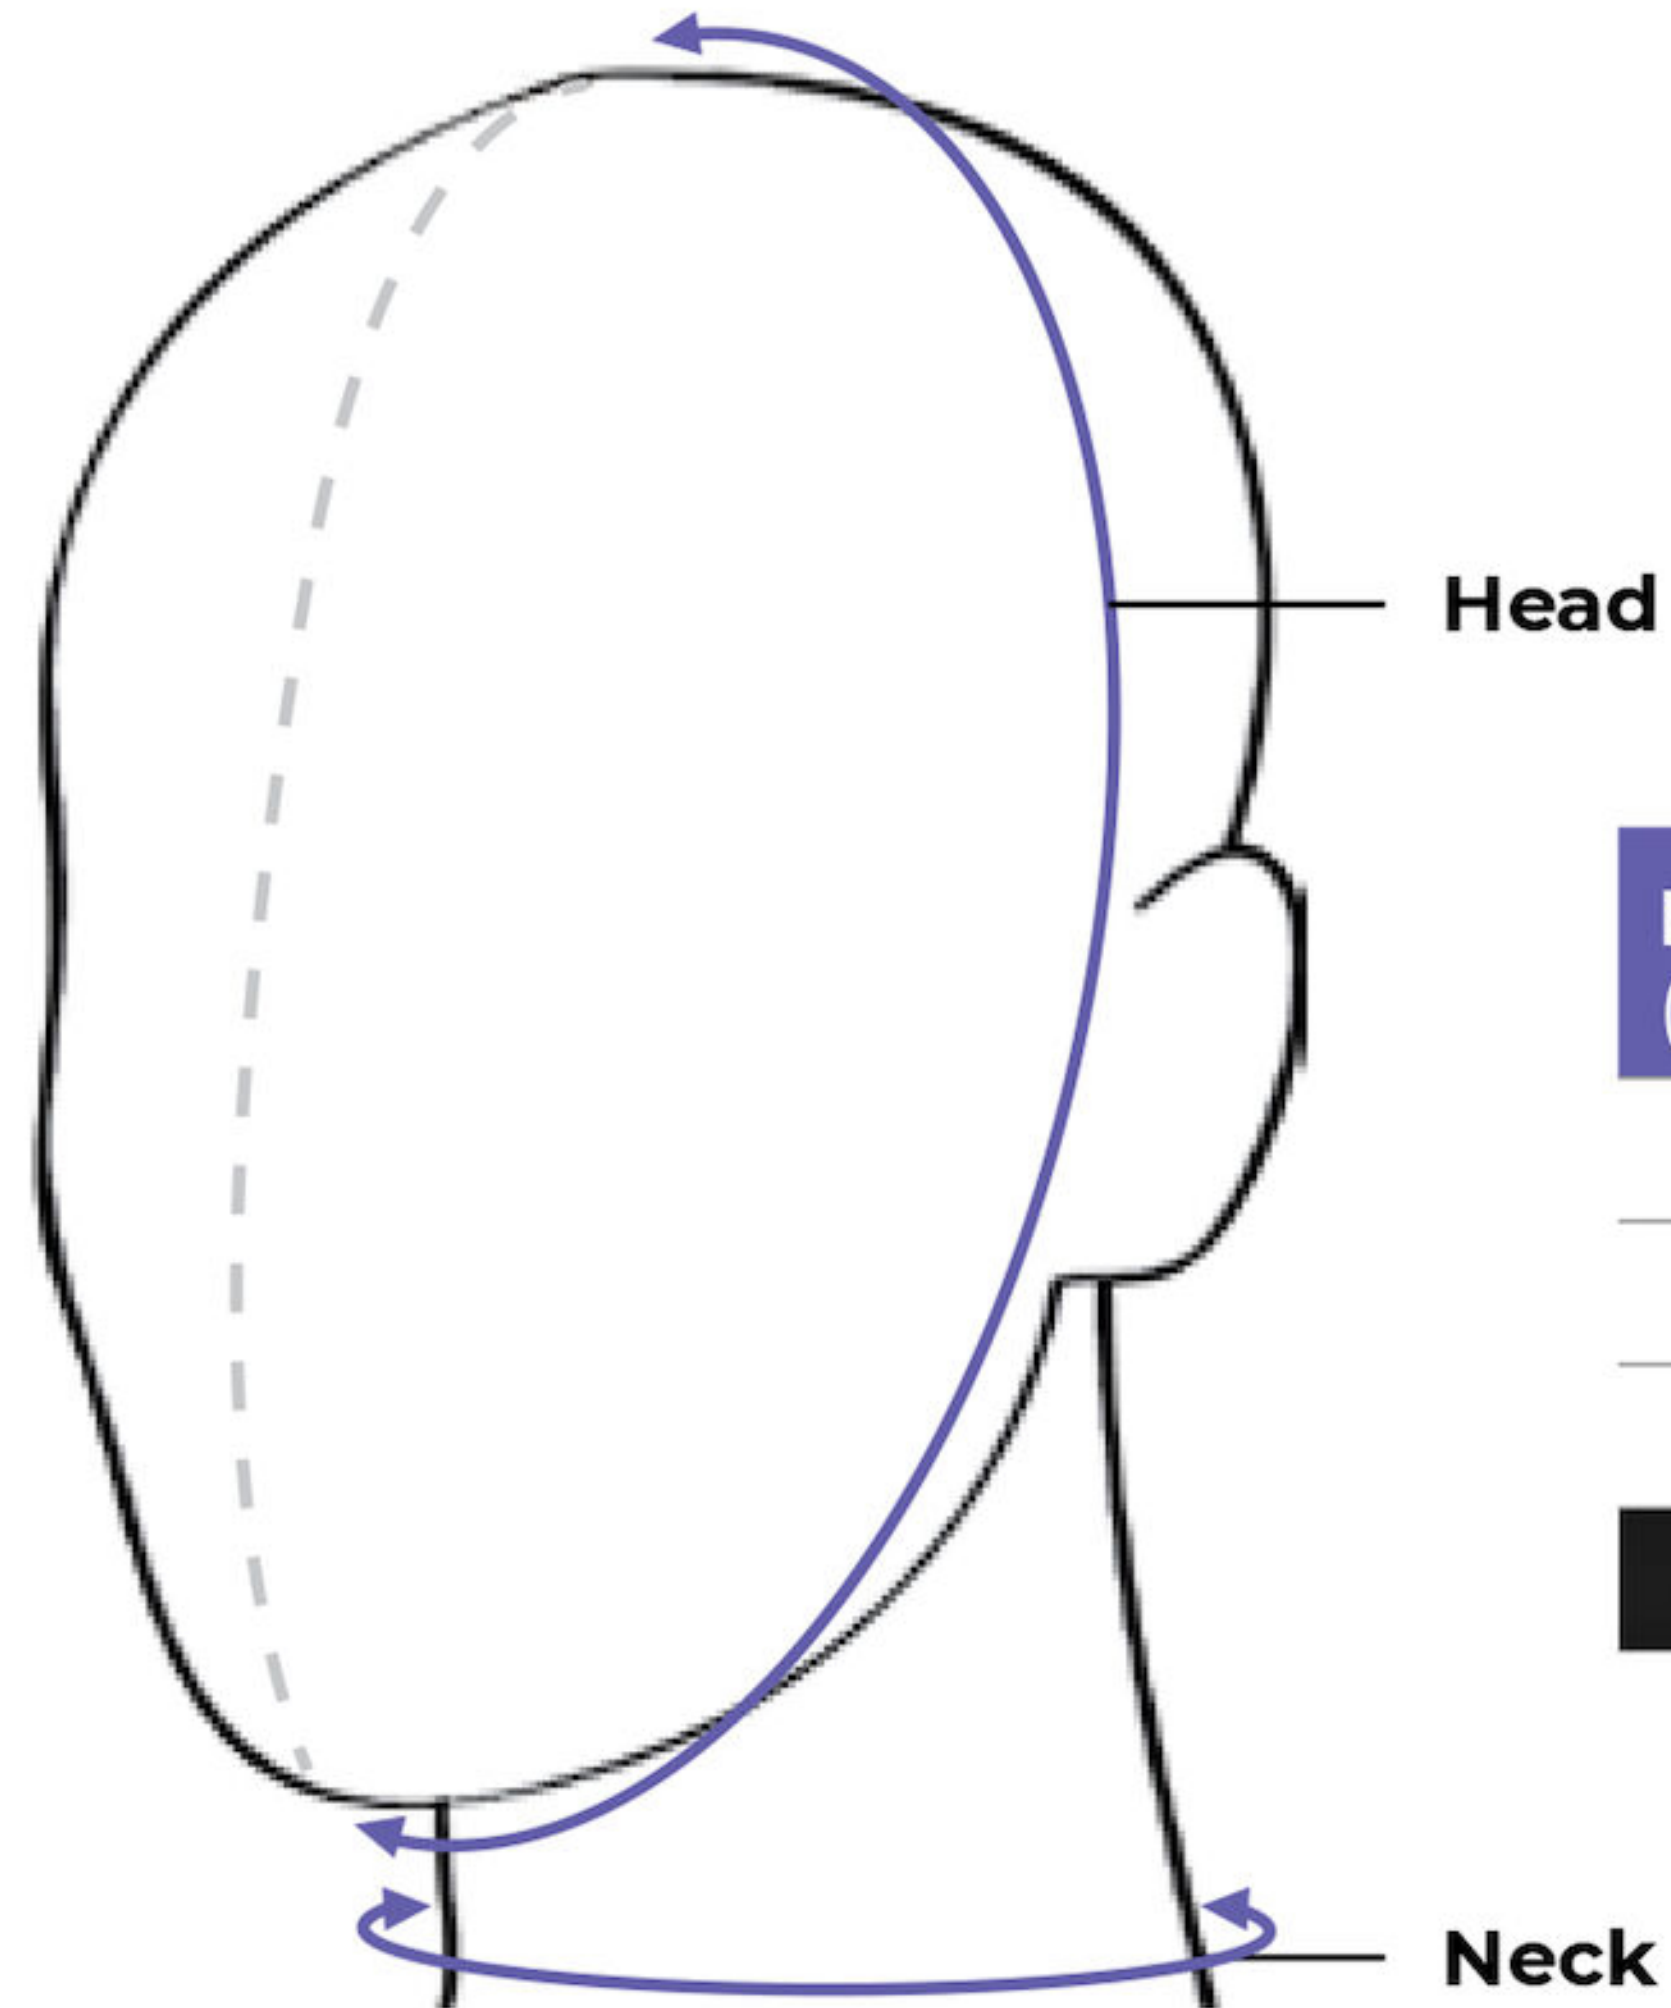

Neck & Mandible Pad

Circumference

Head _____

Neck _____

Neck & Mandible Pad Sizing Chart (Available in Black Only)

| | Small | Medium | Large | X Large |
|--------------|---------|---------|---------|---------|
| Head | 46-56cm | 52-62cm | 56-66cm | 58-68cm |
| Neck | 28-33cm | 33-38cm | 38-43cm | 43-58cm |
| Black | 2231-NM | 2232-NM | 2233-NM | 2234-NM |