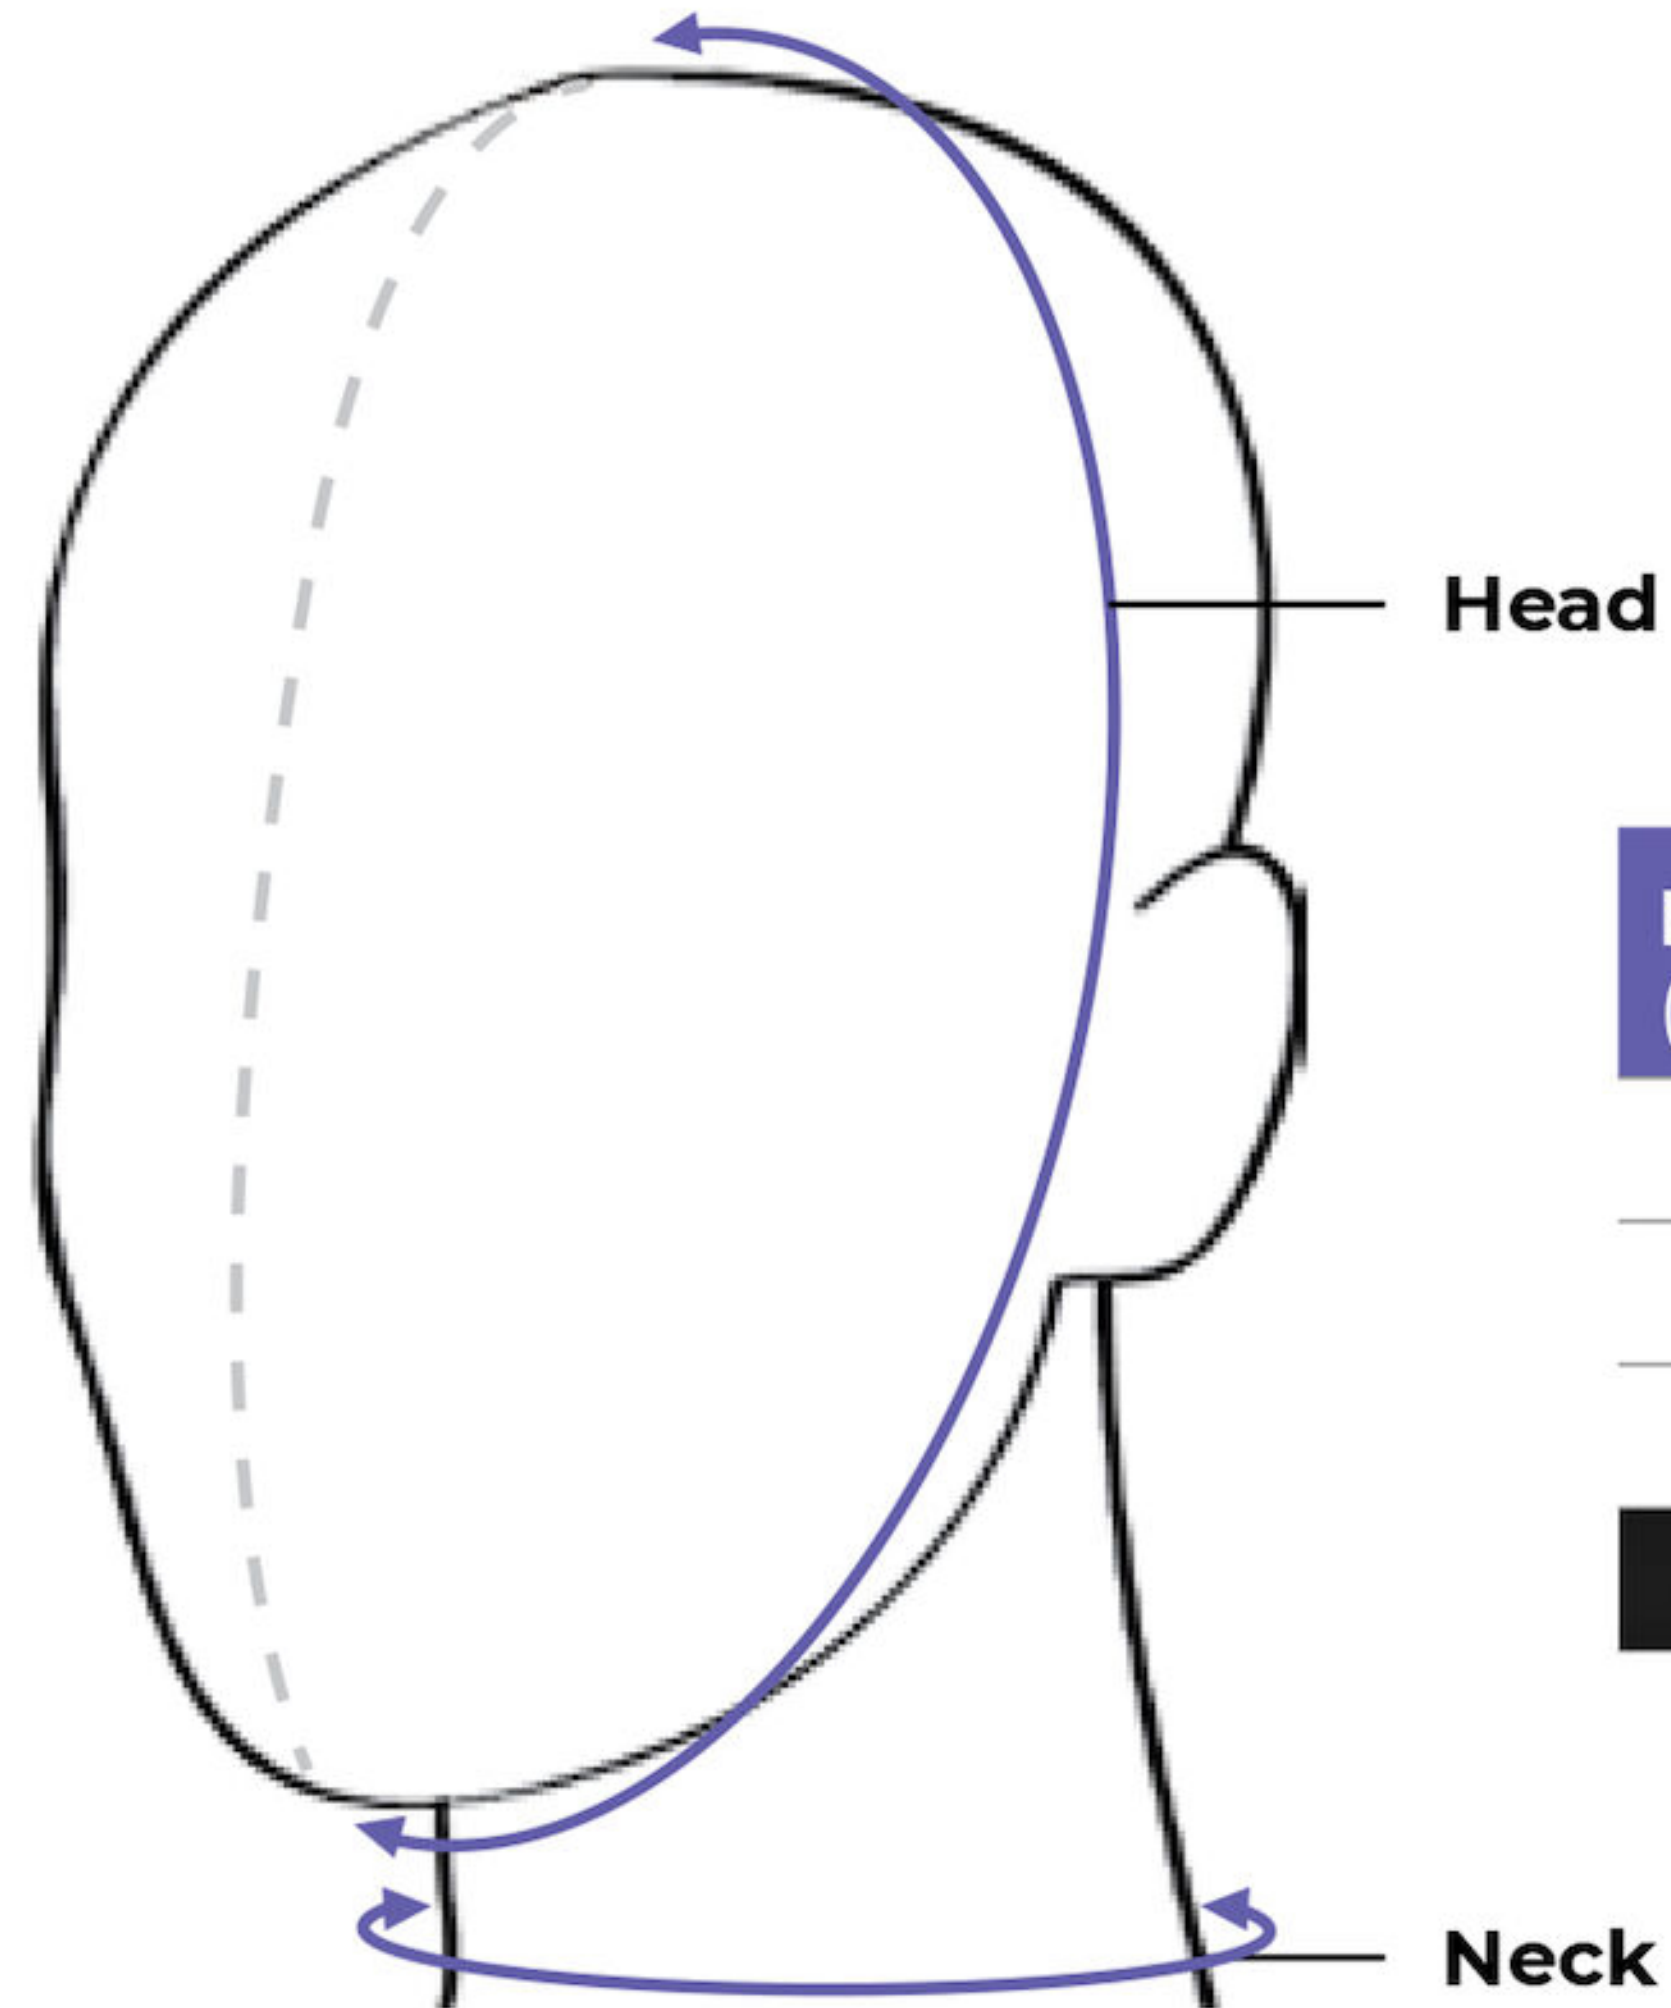

Neck & Mandible Pad

Circumference

Head _____

Neck _____

Neck & Mandible Pad Sizing Chart (Available in Black Only)

	Small	Medium	Large	X Large
Head	46–56cm	52–62cm	56–66cm	58–68cm
Neck	28–33cm	33–38cm	38–43cm	43–58cm
Black	2231-NM	2232-NM	2233-NM	2234-NM