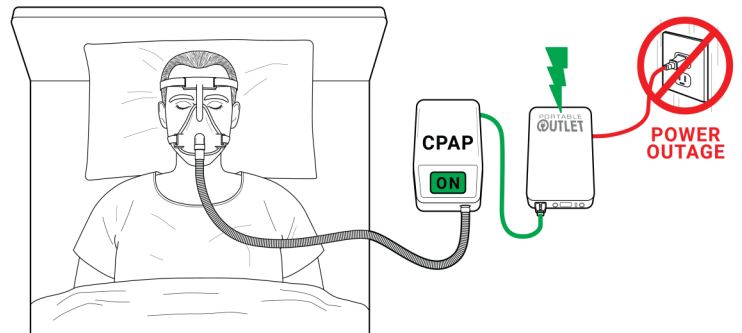

PORTABLE OUTLET

Model: PO-160UPS
Uninterruptible Power Supply
and CPAP Battery

159W Rechargeable UPS and CPAP Battery

- Works with the most popular CPAPs and BiPAPs
- Provides 1.5 to 2 nights of therapy on average, without heated tube or heated humidifier
- Does not require additional connectors or adapters
- Pure Sine Wave Technology adds battery life
- Optional Solar Panel recharges in a few hours
- Color Display & Power Percentage Indicator
- Meets TSA & FAA guidelines for air travel
- Can power laptops and other electronics
- Fast Charging USB - Output 5V/3.0 A
- AC Discharge Output: 110V/60Hz
- 1 year warranty

When power goes out, your CPAP stays ON!

Plug your CPAP into the Portable Outlet.
The battery stays fully charged.

When there is an outage, the battery switches ON.
Your therapy continues without any interruption.