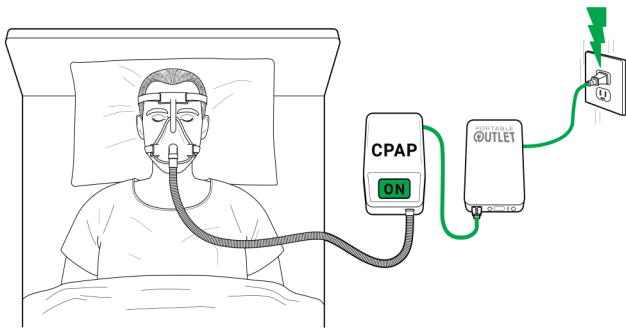

PORTABLE OUTLET

Model: PO-160UPS
Uninterruptible Power Supply
and CPAP Battery

159W Rechargeable UPS and CPAP Battery

- Works with the most popular CPAPs and BiPAPs
- Provides 1.5 to 2 nights of therapy on average, without heated tube or heated humidifier
- Does not require additional connectors or adapters
- Pure Sine Wave Technology adds battery life
- Optional Solar Panel recharges in a few hours
- Color Display & Power Percentage Indicator
- Meets TSA & FAA guidelines for air travel
- Can power laptops and other electronics
- Fast Charging USB - Output 5V/3.0 A
- AC Discharge Output: 110V/60Hz
- 1 year warranty

When power goes out, your CPAP stays ON!

Plug your CPAP into the Portable Outlet.
The battery stays fully charged.

When there is an outage, the battery switches ON.
Your therapy continues without any interruption.