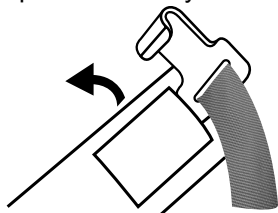

Escali[®] *Measuring What's Next*[™]

Model: Velo, Travel Scale

Thank you for purchasing an *Escali* Digital Scale

Please read the following operation information to ensure the proper function of your new scale.

I. **Before using your Travel scale:**

Open the battery cover at the back of the scale by using the hook.

Insert the battery and ensure the +/- terminals are correctly placed as shown inside the battery compartment. This scale operates on 1 - CR2032 lithium battery (included).

II. **Select unit before use:**

Press the “⏻” key to turn the scale on. Immediately press the “⏻” key again to change the scale to the measuring unit of your choice (Lbs, Kg or St). When selected please wait 2 seconds for the scale to calibrate, your scale will go to weighing mode and will show zero on the display.

III. **Weighing your luggage:**

Press the “⏻” key to turn the scale on. Your scale will calibrate and goes to weighing mode (zero will show on the display). Strap the handle on your luggage and lift your travel scale up.