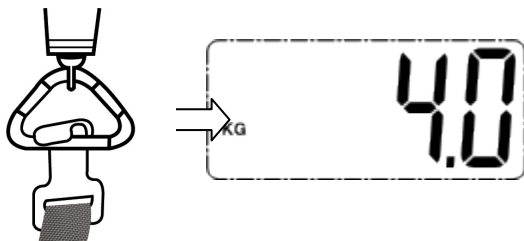

I. **Before using your Travel scale:**

Open the battery cover at the back of the scale by using the hook.

Insert the battery and ensure the +/- terminals are correctly placed as shown inside the battery compartment. This scale operates on 1 - CR2032 lithium battery (included).

II. **Select unit before use:**

Press the “⏻” key to turn the scale on. Immediately press the “⏻” key again to change the scale to the measuring unit of your choice (Lbs, Kg or St). When selected please wait 2 seconds for the scale to calibrate, your scale will go to weighing mode and will show zero on the display.

III. **Weighing your luggage:**

Press the “⏻” key to turn the scale on. Your scale will calibrate and goes to weighing mode (zero will show on the display). Strap the handle on your luggage and lift your travel scale up.

Specifications

- Capacity:** 110 Pound / 50 Kilogram
Increments: 0.2 Lb / 0.1 Kg
Weight Modes: Pounds, Kilograms or Stone
Auto Shut Off: Turns off after 25 seconds of non-use.
Power Source: One CR2032 Lithium battery