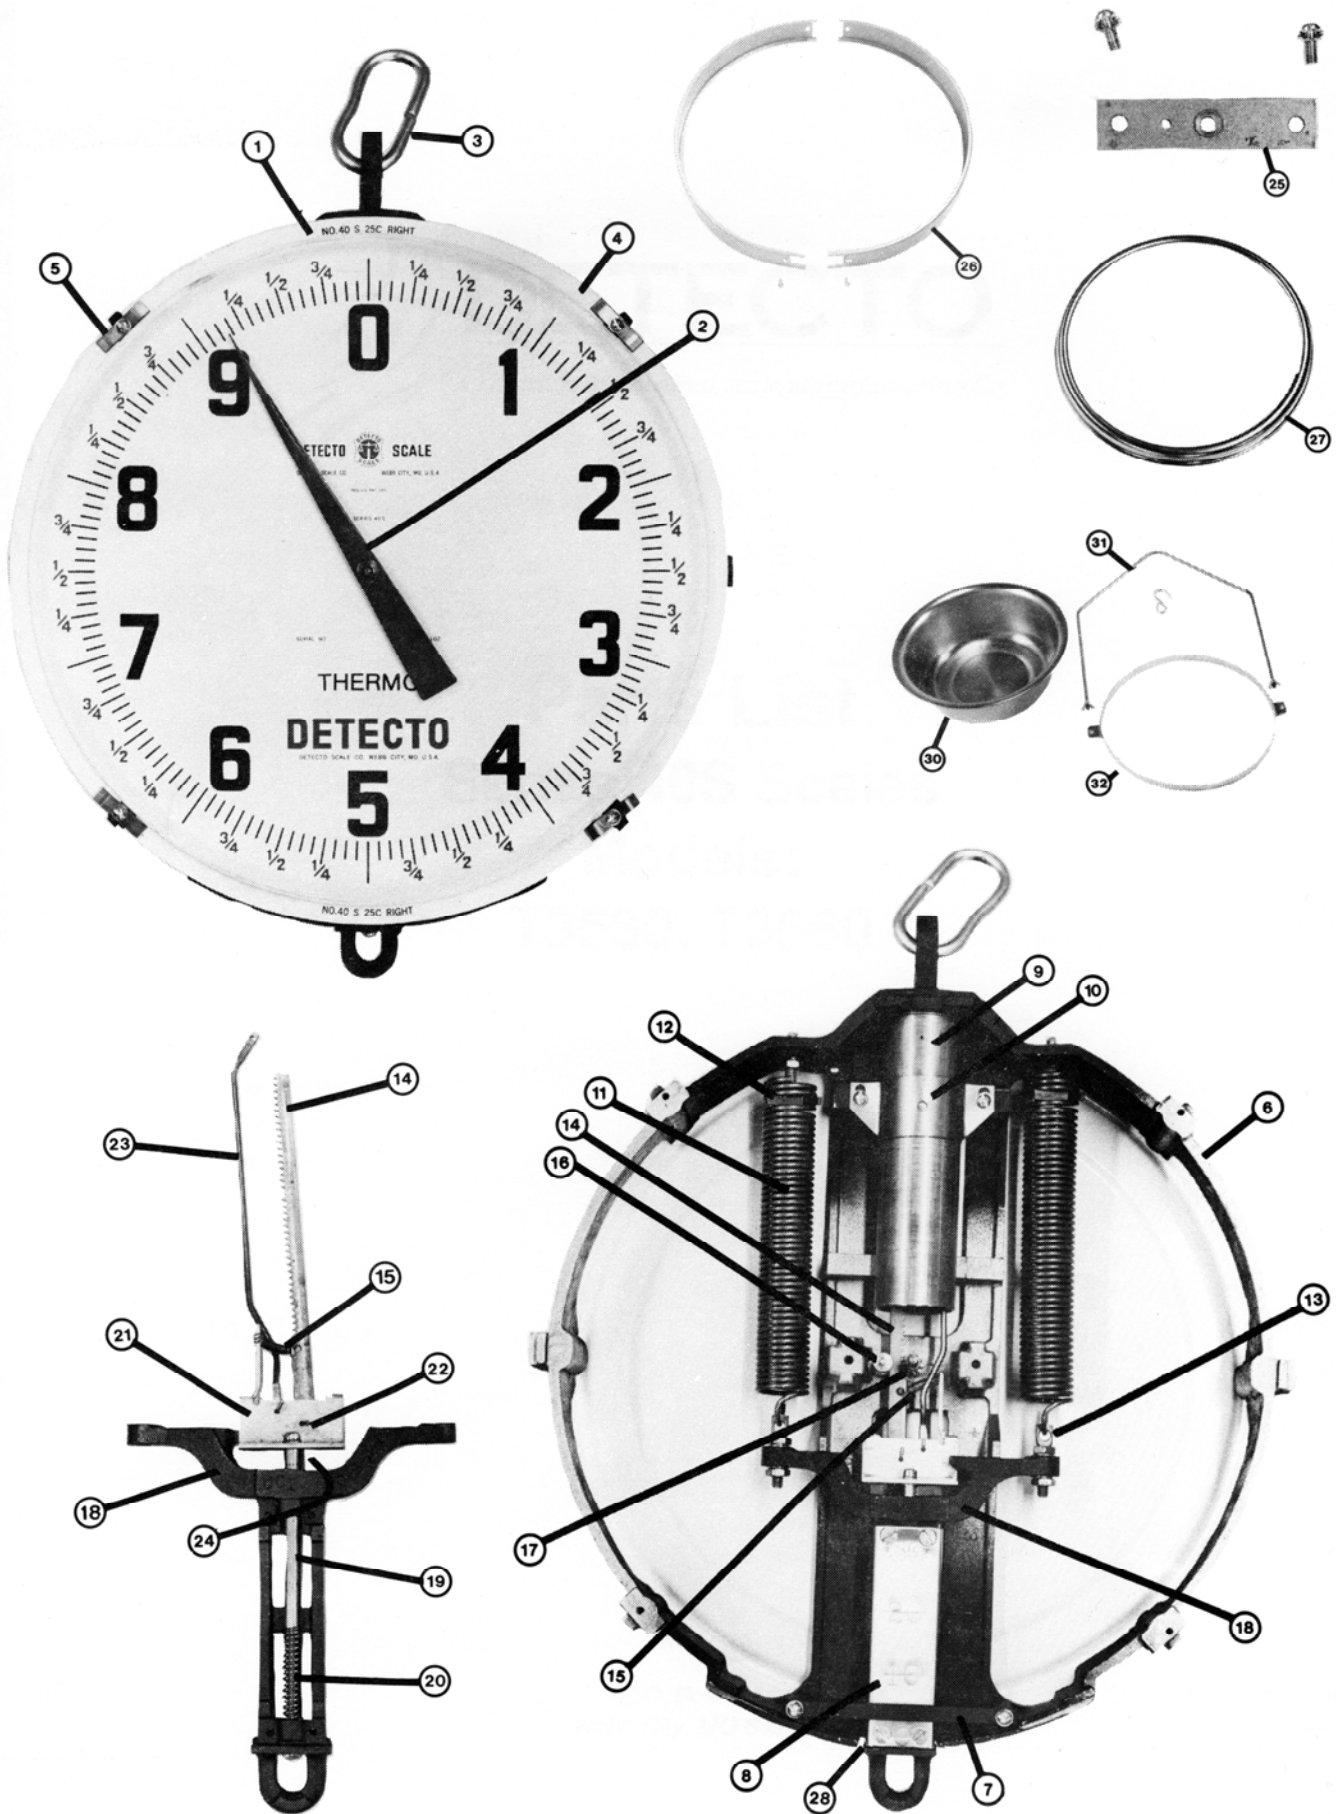

**PARTS LIST**  
**Series 40S Scales**  
**Models T3530, T3530KG**

8525-M034-O1 Rev B  
12/07

CARDINAL SCALE MFG. CO.  
PO Box 151 • Webb City, MO 64870  
Ph: 417-673-4631 • Fax: 417-673-5001  
[www.detectoscale.com](http://www.detectoscale.com)

Printed in USA

Technical Support: Ph: 866-254-8261 • [techsupport@cardet.com](mailto:techsupport@cardet.com)

ITEM	PART NUMBER	DESCRIPTION
1	40S29	10 lb Right Hand Dial Chart
	41S29	10 lb Left Hand Dial Chart
	40S1029	5 kg Right Hand Dial Chart
	41S1029	5 kg Left Hand Dial Chart
2	40S12X	Pointer Assembly
3	40S15	Case Ring
4	40S16	Glass
5	40S30	Dial Washer
6	40S2001X	Case
7	40S18	Runner Check Plate
8	40S4008	30 lb Runner Plate
	40S2008	15 kg Runner Plate
9	40S70X	Dashpot Assembly
10	40S709	Dashpot Bracket
11		Springs (2)
12		Spring Washer (2)
	40S1059X	30 lb Spring Assembly
	40S2059X	15 kg Spring Assembly
	40S1059	30 lb / 15 kg Spring
	40S1123	30 lb / 15 kg Spring Washer
13	40S122	Eyebolt
14	40S77	Rack
15	40S28	Tension Spring Rack
16	40S11	Rack Roller
17	41S9	Pinion
18	40S2	30 lb Runner
19	40S37	Adjustor Rod
20	40S22	Adjustor Comp. Spring
21	40S40	Rack Holder
22	40S97	Rack Pin
23	40S702	Dashpot Stem
24	40S36	Rack Holder Guide
25	40S10X	Pinion Bridge
26	40S4	Sash Band
27	40S5	Outside Sash
28	2E68X	Rubber Bumper & Stud Assembly
30	0031-C163-08	Fishpan
31	0031-C167-08	Bar Support Hanger
32	0031-B166-0A	Fishpan Ring Assembly
33	31S34	S-Hook ( <i>Not Shown</i> )
34	40S51	Bow Nuts ( <i>Not Shown</i> )