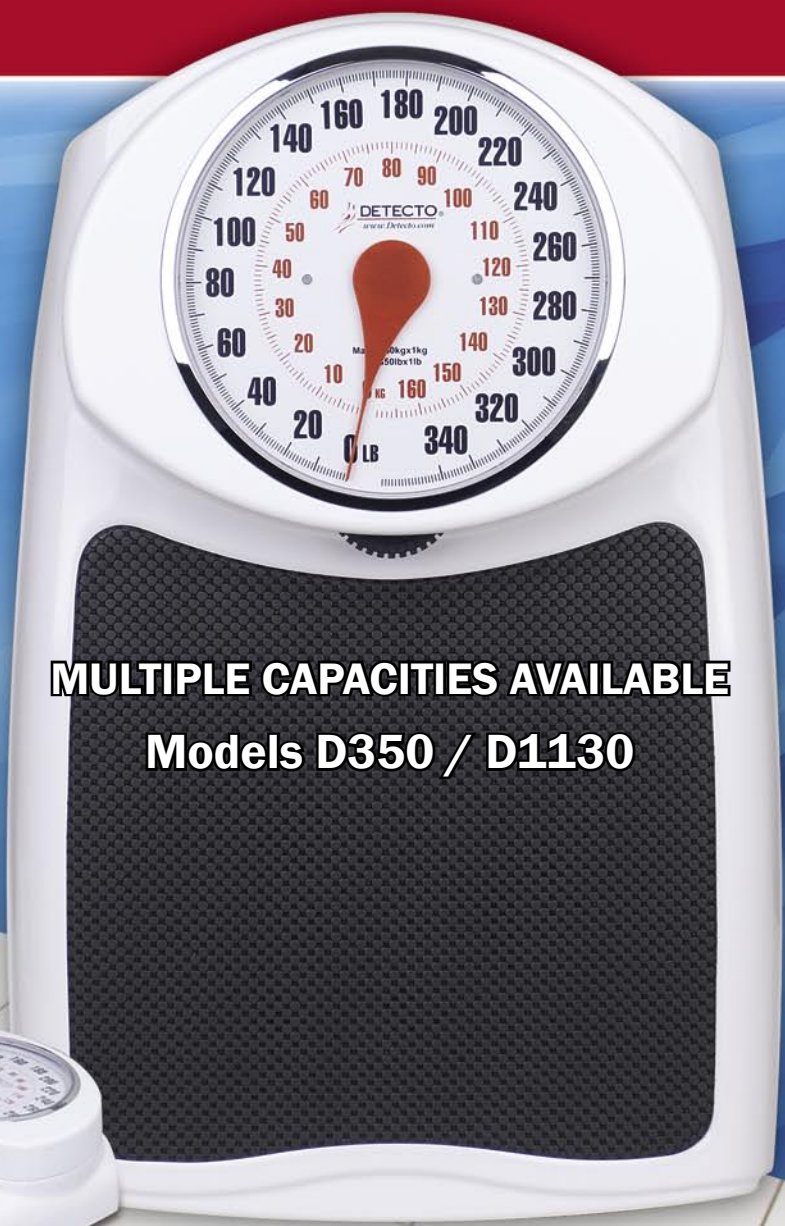

PROHEALTH

Dial Scales

MULTIPLE CAPACITIES AVAILABLE

Models D350 / D1130

*Well-designed and quick-and-easy-to-read, **Detecto's Pro-Health Series Scales** are well-suited for locker rooms, hotels, fitness clubs, pharmacies, nutritional counseling centers, offices, and private households. They feature fast weighing with the weight display immediately registering on the large 7-inch dial after stepping on the scale's slip-resistant platform.*