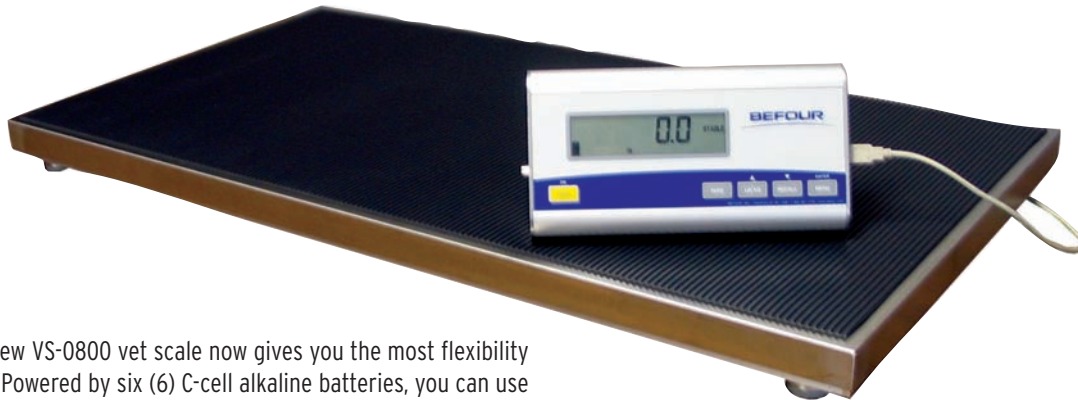

High capacity and extremely accurate....

ANIMAL SCALE

Quality, reliability, and easy-to-use controls make this the best veterinary scale available.

Model VS-0800

INTRODUCING...

Battery power – no outlet or re-charging needed!!

Our new VS-0800 vet scale now gives you the most flexibility ever! Powered by six (6) C-cell alkaline batteries, you can use this scale anywhere . . . on the floor, table, or as a mobile unit.

- **Stainless steel cover and slip resistant mat are removable for easy cleaning**
- **600 pound capacity provides all your weighing needs**
- **Durable all-metal construction**
- **Console mounts on a wall, angles on a counter, or lays flat. Brackets are included.**
- **NEW! "Plug & Weigh" cable system connects the platform to the console with a standard USB cable. Should the cable ever be damaged, replacement takes only minutes and can be easily done by the scale user.**

FEATURES/SPECIFICATIONS

MotionLock Technology: Get an incredibly accurate measurement even with a moving animal. Weight displays after sensing continuous movement for 7 seconds.

Dual Tare Operation: Automatic and keypad tare features help determine net weight of animal.

Stored Tare option: Easily deduct weight of a standard cage.

Push-button calibration: Set calibration via keypad entry with no tools needed.

3 year warranty: An industry best.

Platform Dimensions	42" x 22" x 1¾"
Weight Capacity	600 lbs. or 270 kg.
Accuracy / Resolution	±0.1 lb. (±0.1 kg.)
Power Source	6 C-cell Alkaline batteries (included)
Warranty	3 years