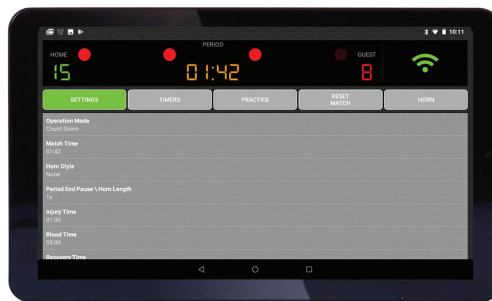

# BEFOUR

PORTABLE SCORING SYSTEMS

## Multi-Sport Timer with Tablet Model SS-2000T

**Home Screen**  
Exact duplicate of the display, unless you chose to have Advantage, Blood, or Injury Timers show as well

### Tablet Control Features:

- 7" Android tablet included (1 year manufacturer warranty)
- Upgradable firmware for easy updating of new features
- Simple touch-screen button controls
- Intuitive operation: Fast learning curve for new scorekeepers
- Displayed scores and timer information on tablet match what is shown on score clock
- Additional information, such as advantage time, can be displayed or hidden when not in use
- Range is  $\geq 40$  feet via wireless technology through Bluetooth module
- Downloadable easy-to-use app automatically updates as features and enhancements are added

**Settings Screen**  
Sets up Operation Mode, Match Time, Horn Style, Period End Pause \ Horn Length, Injury Time, Blood Time, Recovery time, etc.

**Timers Screen**  
Shows Injury, Blood, and Recovery Time for each wrestler