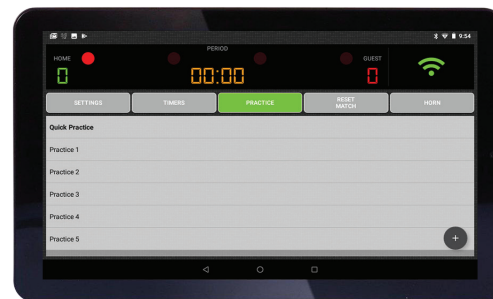

## Multi-Sport Timer with Tablet Model SS-2000T

**Home Screen**  
Exact duplicate of the display, unless you chose to have Advantage, Blood, or Injury Timers show as well

### Tablet Control Features:

- 7" Android tablet included (1 year manufacturer warranty)
- Upgradable firmware for easy updating of new features
- Simple touch-screen button controls
- Intuitive operation: Fast learning curve for new scorekeepers
- Displayed scores and timer information on tablet match what is shown on score clock
- Additional information, such as advantage time, can be displayed or hidden when not in use
- Range is  $\geq 40$  feet via wireless technology through Bluetooth module
- Downloadable easy-to-use app automatically updates as features and enhancements are added

**Settings Screen**  
Sets up Operation Mode, Match Time, Horn Style, Period End Pause \ Horn Length, Injury Time, Blood Time, Recovery time, etc.

**Timers Screen**  
Shows Injury, Blood, and Recovery Time for each wrestler

**Practice Screen**  
Shows Quick Practice and up to 10 other Practice Sessions you add (alphabetical list)