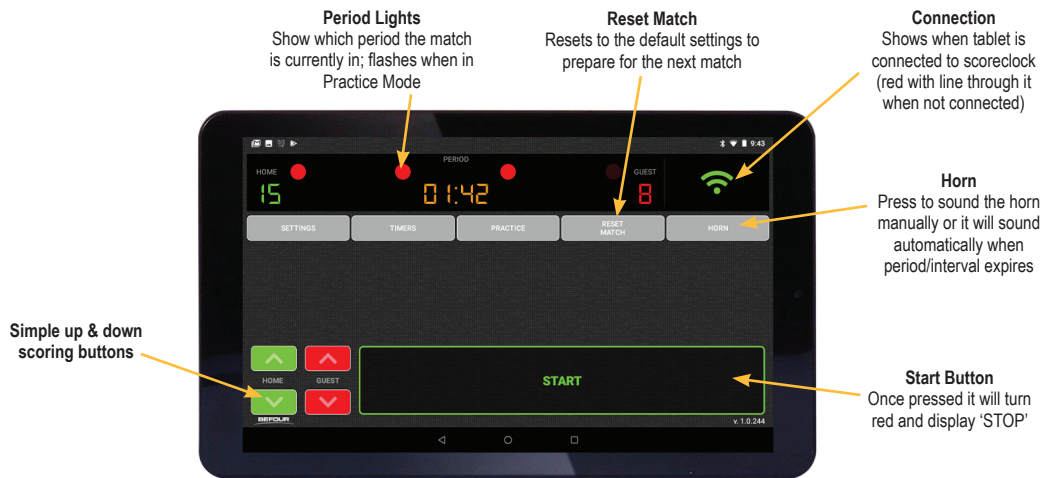

BEFOUR

PORTABLE SCORING SYSTEMS

Multi-Sport Timer with Tablet Model SS-2000T

Home Screen
Exact duplicate of the display, unless you chose to have Advantage, Blood, or Injury Timers show as well

Tablet Control Features:

- 7" Android tablet included (1 year manufacturer warranty)
- Upgradable firmware for easy updating of new features
- Simple touch-screen button controls
- Intuitive operation: Fast learning curve for new scorekeepers
- Displayed scores and timer information on tablet match what is shown on score clock
- Additional information, such as advantage time, can be displayed or hidden when not in use
- Range is ≥ 40 feet via wireless technology through Bluetooth module
- Downloadable easy-to-use app automatically updates as features and enhancements are added