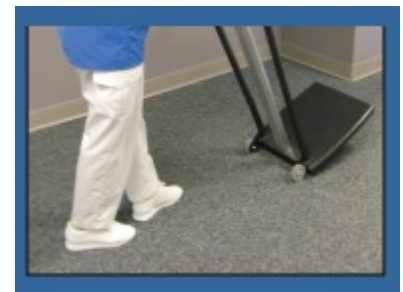

SPECIFICATIONS:

Scale Height.....	42"
Platform Dimensions.....	16" x 18" x 1 3/4"
System Weight.....	25 lbs
Weight Capacity.....	500 lbs.
Resolutions.....	0.1 lb (0.05 kg)
Accuracy.....	± 0.1 lb (0.05 kg)
Power Source.....	4 D cell Alkaline Batteries
Battery Life.....	80,000 weighings
Display Readout.....	1" LCD digits
Warranty.....	3 years

**- Easy Transport -
Just tilt back & roll**