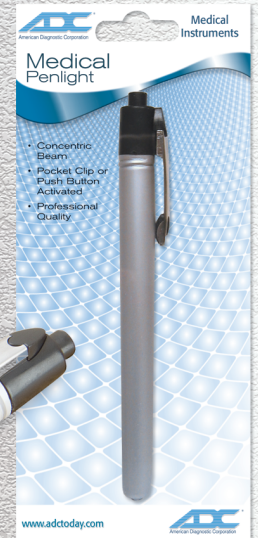

DISPOSABLE PENLIGHTS

ADLITE™

- Sealed concentric beam, disposable diagnostic penlight
- Activated by depressing pocket clip
- Available with or without pupil gauge
- Measures 5" long, 1/2" diameter
- Sold in 6 pack

ORDERING INFORMATION

#355BK	Adlite Pro™ Physicians Penlight
--------	---------------------------------

METALITE II™

- Brushed aluminum housing
- Plunger activated
- Measures 5 1/4" long by 1/2" diameter
- Two "AAA" batteries included

- Brushed aluminum housing
- Locking push toggle activated
- Measures 5 1/4" long by 1/2" diameter
- Two "AAA" batteries included

ORDERING INFORMATION

#352BK	METALITE™ Penlight, Black
#352W	METALITE™ Penlight, White
#352WP	METALITE™ Penlight, White/Pupil Gauge
#352	METALITE™ Penlight, Silver
#352CYL	METALITE™ Penlight, 22/Cylinder (Silver)
#352AST	METALITE™ Penlight, 22/Cylinder (Assort colors)

ADLITE II™

- Plastic housing for lightweight comfort
- Pocket clip activated
- Measures 5" long by 1/2" diameter
- Two "AAA" batteries included

ORDERING INFORMATION

#354	ADLITE II™ Reusable Penlight
#354CYL	ADLITE II™ Reusable Penlight, 18/cylinder