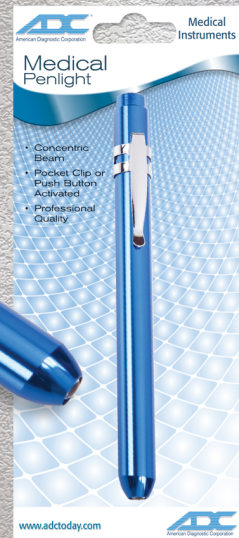

ORDERING INFORMATION

#353BK	Metalite II™ Plunger Penlight, Black
#353RB	Metalite II™ Plunger Penlight, Royal Blue
#353R	Metalite II™ Plunger Penlight, Red
#353S	Metalite II™ Plunger Penlight, Silver